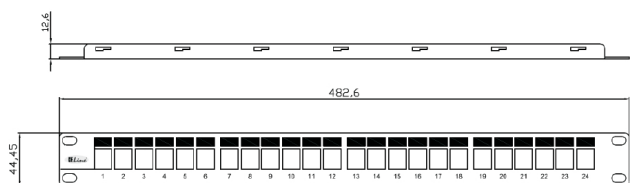

Patch panel, Category 6_A , 24xRJ45/s, silver

P/N: KEP-C6A-S-HD-NP

10
Gigabit

Cat.6_A
interoperable

500
MHz

features

- 24 keystone jacks included (KEJ-C6A-S-HD)
- designed for 19" cabinets
- integrated cable management
- cable ties for gripping (24 pcs)
- set of M6 screws and captive nuts (4 pcs)
- grounding screw and washer (1 pc)

construction

Height	1U (44,5 mm)	
Width	19" (482,6 mm)	
Depth (including cable management)	152 mm	
Material	front face	nickel-plated steel, corrosion-resistant
	cable management	nickel-plated steel, corrosion-resistant
Color	silver	
Surface	smooth, shiny	

keystone jack HD (KEJ-C6A-S-HD) mechanical properties

Note: for detailed information see datasheet for keystone jack KEJ-C6A-S-HD

Suitable for installing on	cables with solid wires	from 0,51 to 0,64 mm (AWG 24 - AWG 22)
	cables with stranded wires (special plastic insert)	from AWG 27/7 to AWG 26/7
Required installation depth	10 - 30 mm - sockets with angled faceplates	
	35 mm - sockets with straight faceplates	
Insertion / extraction cycles	min. 750	
Temperature range	operation	-40°C to +70°C
IDC reterminations	min.20	
Contact pin material	phosphor-bronze alloy coated with 50 µ of gold	
IDC contacts material	high strength phosphor-bronze alloy	
IDC contacts plating	100 micron tin alloy	