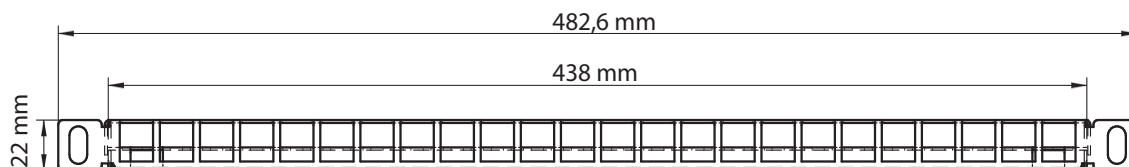

Patch panel HD, Category 6_A , 24xRJ45/s, silver, 0,5U

P/N: [KEP-C6A-S-HD-05](#)

features

- 24 keystone jacks included (KEJ-C6A-S-HD) on 0,5U
- enables to install up to 48 ports on 1U
- designed for 19" cabinets
- integrated cable management
- cable ties for gripping (24 pcs)
- set of M6 screws and captive nuts (2 pcs)
- two grounding pegs (on left and right sides)
- labeling strip [KEP-PRINT-HD](#) is included in the package

construction

Height	0,5U (22 mm)
Width	19" (482,6 mm)
Depth (including cable management)	100 mm
Material	stainless steel
Color	silver
Surface	luster

keystone jack HD (KEJ-C6A-S-HD) mechanical properties

Note: for detailed information see datasheet for keystone jack KEJ-C6A-S-HD

Suitable for installing on	cables with solid wires	from 0,51 to 0,64 mm (AWG 24 - AWG 22)
	cables with stranded wires (special plastic insert)	from AWG 27/7 to AWG 26/7
Required installation depth	10 - 30 mm - sockets with angled faceplates	
	35 mm - sockets with straight faceplates	
Insertion / extraction cycles	min. 750	
Temperature range	operation	-40°C to +70°C
IDC reterminations	min.20	
Contact pin material	phosphor-bronze alloy coated with 50 µ of gold	
IDC contacts material	high strength phosphor-bronze alloy	
IDC contacts plating	100 micron tin alloy	