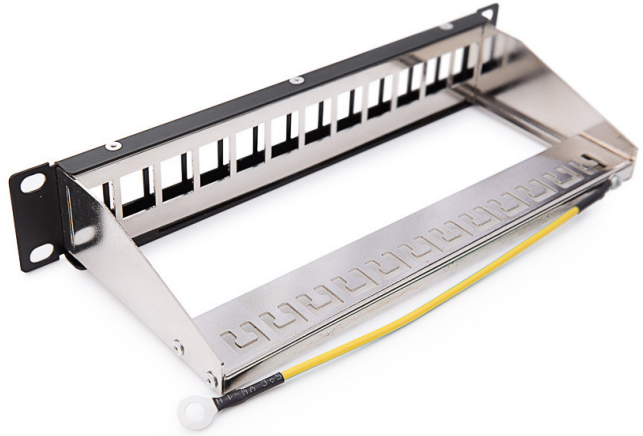

# 10" patch panel for 12xRJ45, empty

P/N: RAB-PP-X12-C1

## Features

- designed for 10" cabinets
- integrated cable management
- set of M6 screws and captive nuts (4 pcs)

## Construction

Height	1U (44,5 mm)
Width	10" (254 mm)
Depth (including cable management)	100 mm
Front face	steel
Color	black RAL9005
Surface	structured, matt